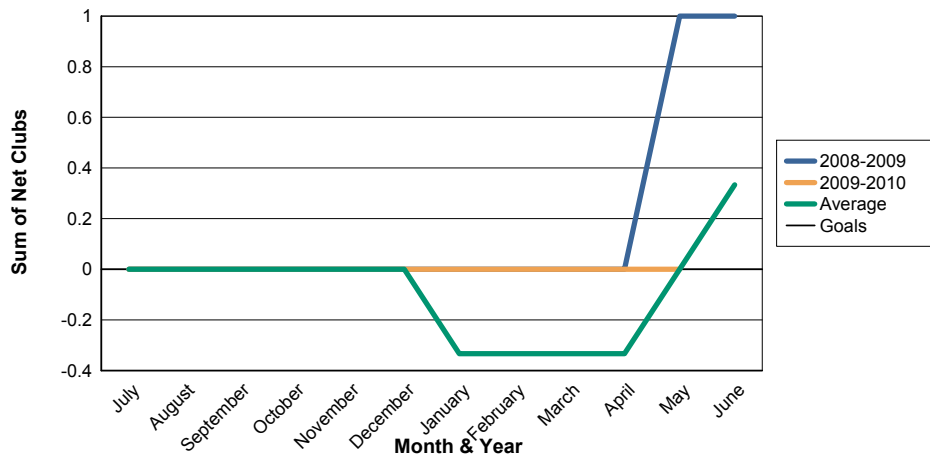

Sum of Net Clubs/ Month & Year

For District 107 E