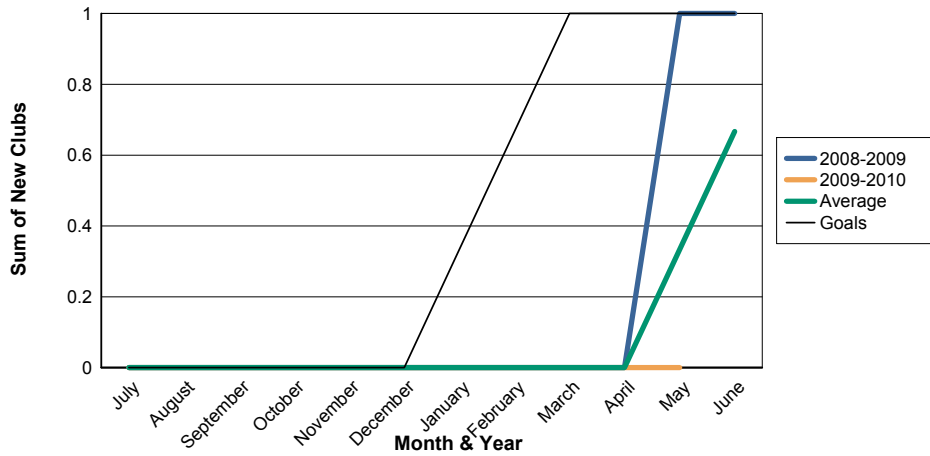

3 Year Comparisons for GMT Constitutional Area 4

By GMT District

As of May 2010

Sum of New Clubs/ Month & Year

For District 107 E

Sum of Dropped Clubs/ Month & Year

For District 107 E

Sum of Net Clubs/ Month & Year