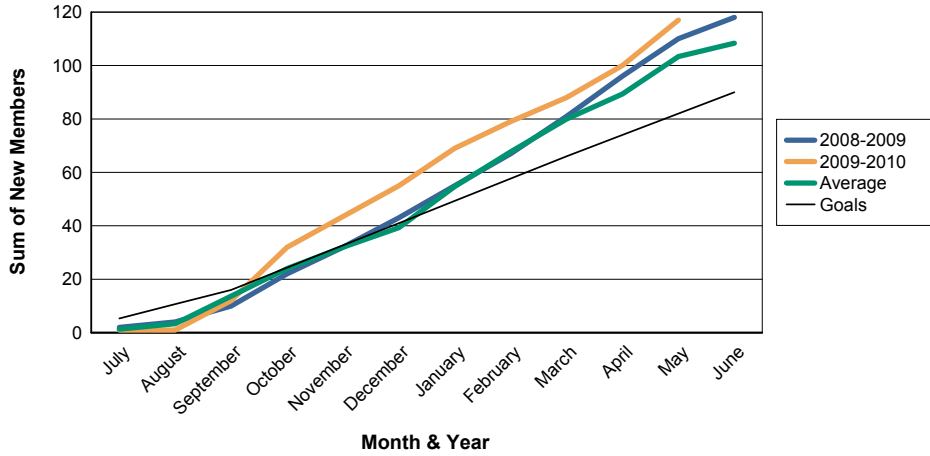

For District 107 E

Sum of Charter Members/ Month & Year

For District 107 E

3 Year Comparisons for GMT Constitutional Area 4

By GMT District

As of May 2010

Sum of New Members/ Month & Year

For District 107 E