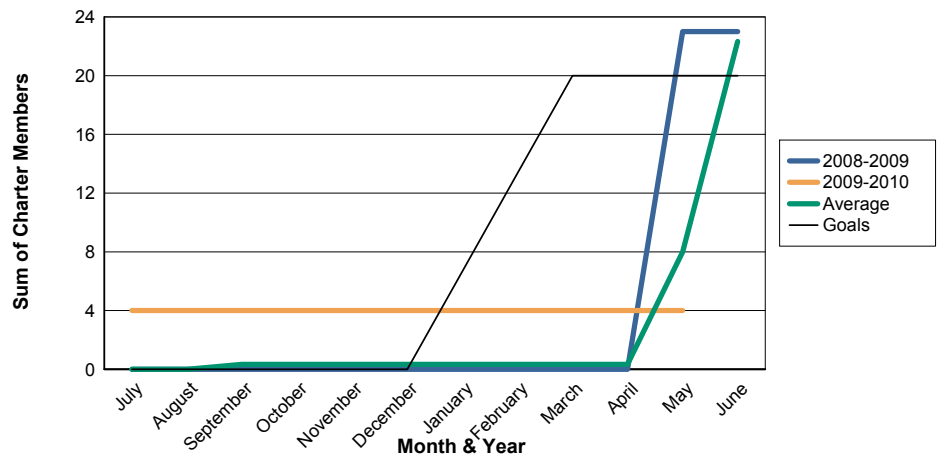

Sum of Charter Members/ Month & Year

For District 107 E