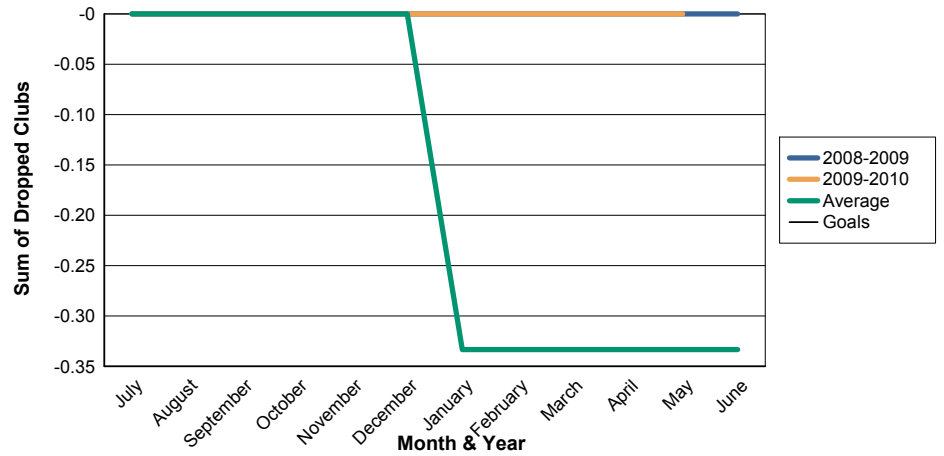

3 Year Comparisons for GMT Constitutional Area 4

By GMT District

As of May 2010

Sum of New Clubs/ Month & Year

For District 107 E

Sum of Dropped Clubs/ Month & Year

For District 107 E

Sum of Net Clubs/ Month & Year