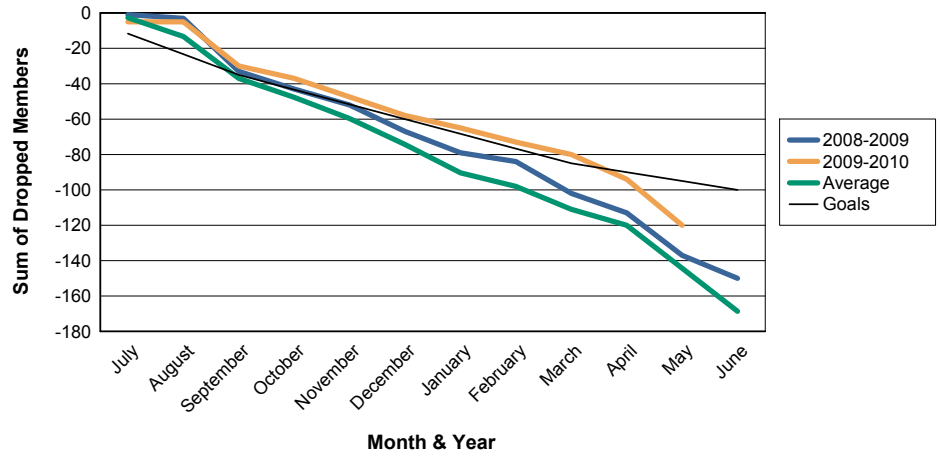

Sum of Dropped Members/ Month & Year

For District 107 E